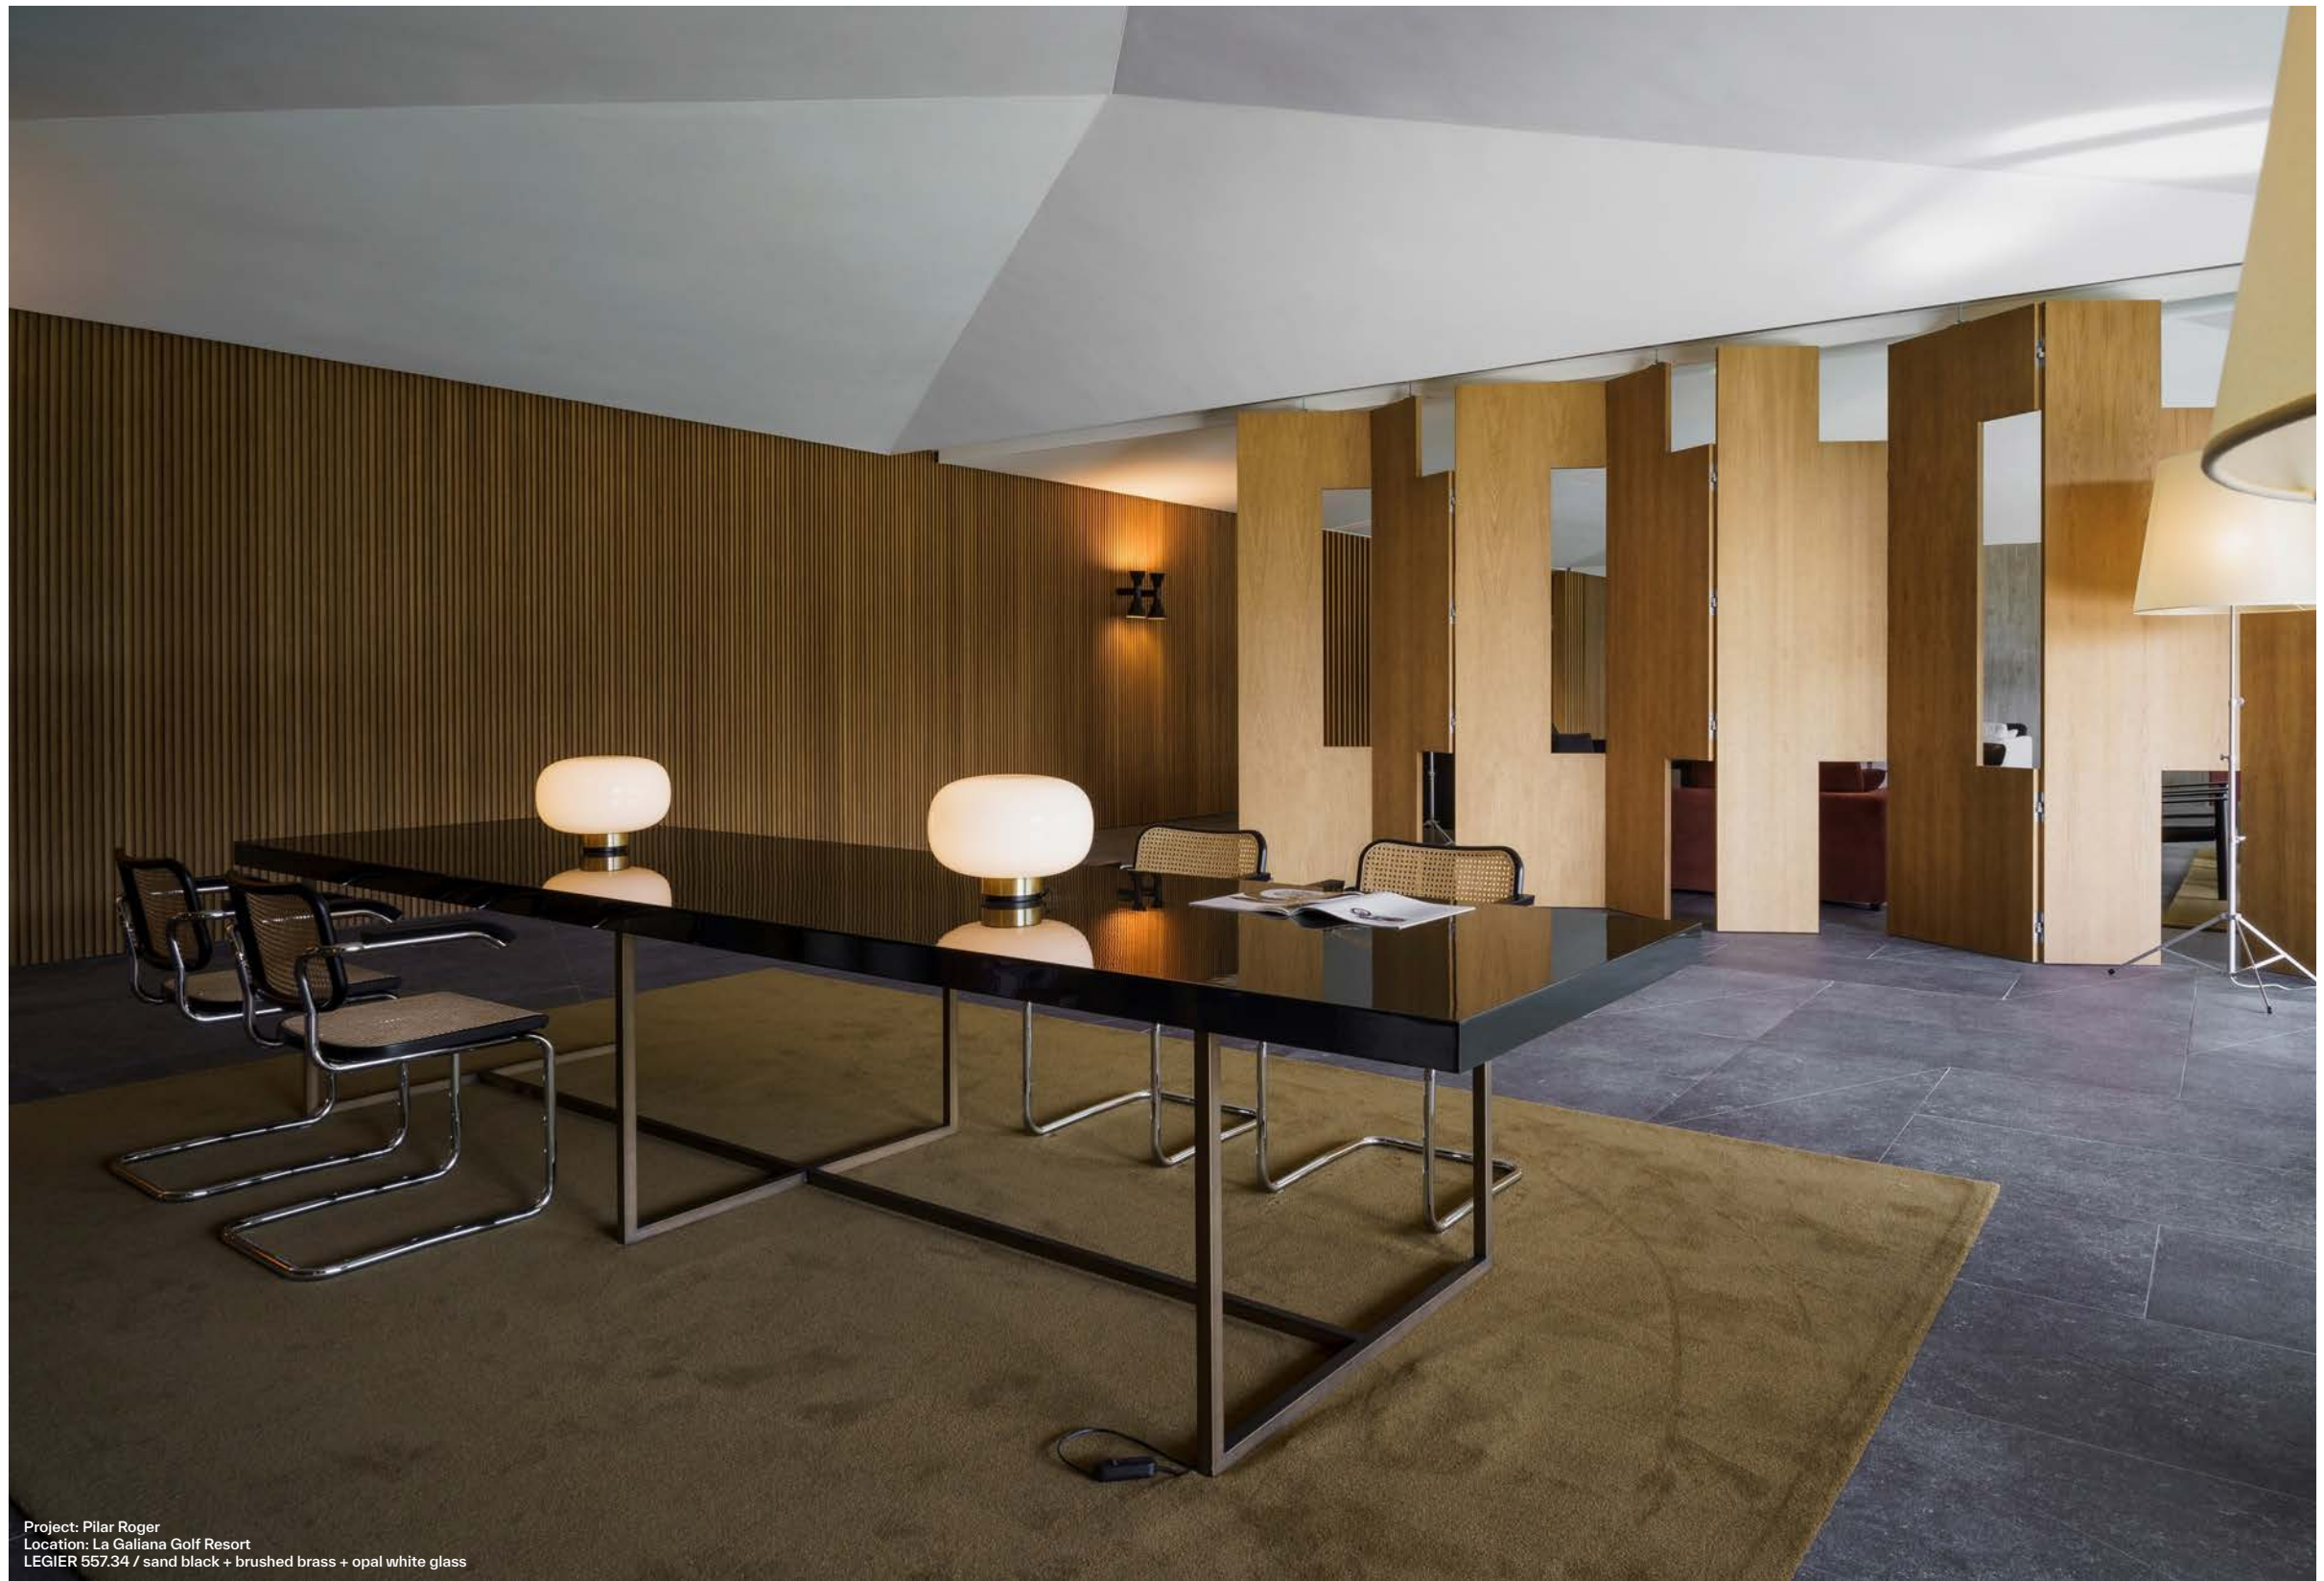

Project: Pilar Roger
Location: La Galiana Golf Resort
LEGIER 557.34 / sand black + brushed brass + opal white glass